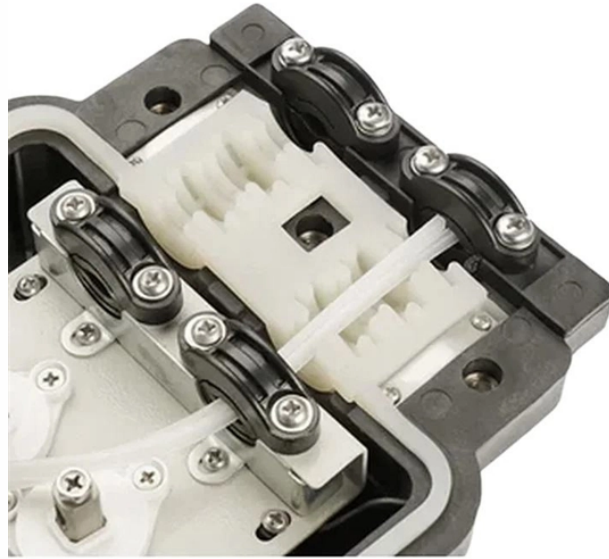

## Cable trays from indoor to outdoor

Learn how to choose the best cable tray system for your needs. Explore types, materials, installation tips, and NEC compliance in this expert guide.

From heavy power cable pathways on oil drilling platforms to data center cabling, explore the cable tray that's strong yet easy to install. Fast installation with dependable support.

Discover high-quality Cable Tray Systems at CableOrganizer. Organize and protect your cables with durable, reliable solutions for any setup. Shop now!

Wide range of Sintex frp cable trays, available in ladder, trough & channel types. These are cost effective, durable, corrosion and maintenance free.

Heavy duty cable trays and cable ladders are manufactured from pre-galvanized, electro-galvanized, or hot-dipped galvanized sheet metal, designed to meet ideal environmental working conditions for ...

Cable Trays Clear cable routing - Organized and safe cable management, easy maintenance, helps prevent failures. Strong and durable - Made of hot-dip galvanized steel or stainless steel, suitable for ...