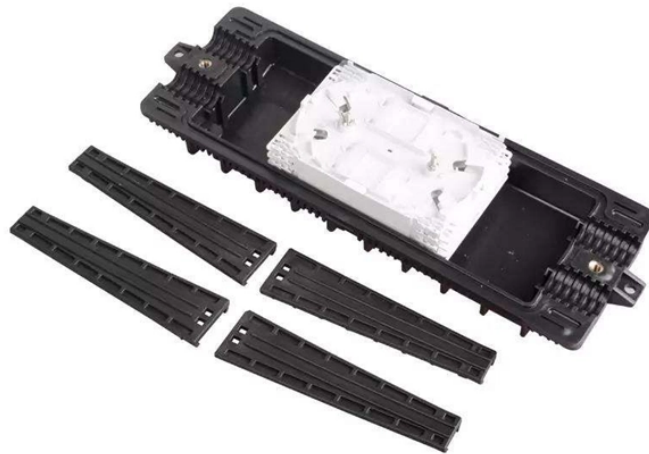

## Cable trays cable ducts and cable rack accessories

## Cable trays cable ducts and cable rack accessories

Build a cable management system with Cablofil wire mesh cable tray, ladder cable tray, prefab assemblies for branch circuit wiring, fasteners, and accessories.

Discover plastic cable trays and management solutions for a cleaner workspace. Find options for under desk, wall-mounted, and server rack setups.

With unmatched quality and service, we offer a variety of styles, materials and finishes available to support virtually any commercial and industrial cable management application requirement.

Shop for Cable Tray & Accessories at Rexel Fire Alarm Control Cable, Type FPLP-MC, 2 Conductors, 14 AWG Conductor And Ground, Solid Copper, Outside Diameter: 0.47 IN ...

Shop for Cable Tray & Accessories at Platt Attaches Wire Mesh Tray to Strut Without Bolts and Nuts or Tools, Hot Dipped Galvanized Finish for Exterior Use (Sold in Multiples of 50)