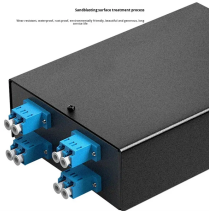

Cable trays are installed on the wall

Cable trays are installed on the wall

Center hung tray supports allow for quicker and easier cable installation by allowing cables to be deposited into tray systems from each side. There is a maximum load capacity per hanger of 318 kg ...