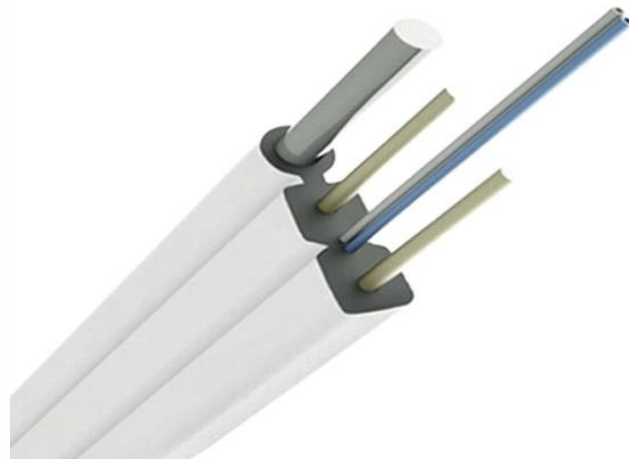

## Cable tray vertical cover plate

## Cable tray vertical cover plate

Eaton's submittal builder tool for B-Line series cable ladder and tray allows you to easily filter, select and download straight section, fitting and accessory submittals.

Adjustable fiberglass splice plates for vertical cable tray assembly.

Our wind certification report provides you with list of acceptable B-Line series cable tray supports, fittings and covers based off of the environmental conditions, cable loading, and type of cable tray in your ...

Cable Tray Vertical Adjustable Splice Plate, 7 Inch High, Aluminum, Pair, Requires Supports Within 24 Inch on Both Sides, Per NEMA VE 2

Designed for flexibility and ease of installation, this Vertical Adjustable Splice allows for seamless connections between vertical sections of cable tray, accommodating various heights and angles as ...