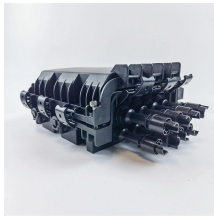

## Cable tray srctmr

## Cable tray srctmr

1-16 of over 3,000 results for "wire cable tray"  
Results Check each product page for other buying options.

When fitting cable trays and their accessories, the products are cut on site to create changes of direction, adjust sections, etc. Damage can also occur during handling; as a result, both the ...

Cable trays and baskets are designed to help support and route cable bundles in an organized manner along ceilings or walls. Shop for cable tray systems now.

With an open mesh design, allows air to flow through the tray to keep cable ventilated and cool, preventing heat damage. These cable trays use fittings and accessories to join with other straight ...