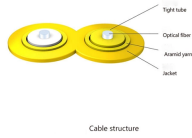

## Cable tray installed in floor slab

This method statement covers the site installation of the cable tray & ladders and the requirements of checks to be carried out.

This publication is intended as a practical guide for the proper and safe\* installation of cable ladder systems, cable tray systems, channel support systems and associated supports.

Secure L-type brackets to the floor slab and attach cable tray to the brackets, so that the cable-tray system is lifted and supported above other underfloor utilities.

Looking for the best Cable TV, Internet, or Streaming TV service? CableTV helps you compare providers, plans & deals in your zip.