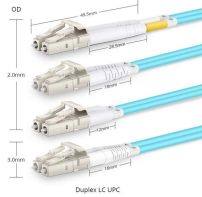

Cable tray installation diagram at construction site

Cable tray installation diagram at construction site

Cable tray length is selected based on the load to be supported, the distance between the supports (also referred to as the span), and handling and installation constraints.

These documents: ANSI/NEMA VE-1, Metal Cable Tray Systems; NEMA VE-2, Cable Tray Installation Guidelines; and NEMA FG-1, Non Metallic Cable Tray Systems, are an excellent industry resource in ...

This publication is intended as a practical guide for the proper and safe* installation of cable ladder systems, cable tray systems, channel support systems and associated supports.