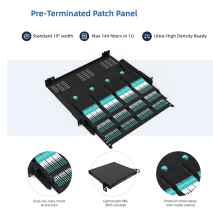

Cable tray installation and fixing bracket

Cable tray installation and fixing bracket

Cable tray is considered to be a system. It must provide continuous support for cables, and the electrical continuity of the cable tray system must be maintained.

Cable Runway Wall Angle Support fastens ladder rack to a wall or other flat surface. This Wall Angle Support, LWASK24BLK item fits 24.00 with a material of Steel color Black.

Our Snap Track single hanger brackets & channel hangers are used for overhead or beam mounting when installed with a beam clamp. Contact us!

These heavy duty hold down cable tray clamps can be used to attach the cable tray to most surfaces by field drilling holes into the side of the tray and the mounting surface.

Explore a detailed guide to cable tray accessories and understand their uses in ensuring safety, stability, and efficiency in electrical system installations.