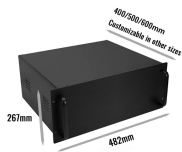

Cable tray installation and fixing bracket

Cable tray installation and fixing bracket

Cable tray is considered to be a system. It must provide continuous support for cables, and the electrical continuity of the cable tray system must be maintained.

Cable Runway Wall Angle Support fastens ladder rack to a wall or other flat surface. This Wall Angle Support, LWASK24BLK item fits 24.00 with a material of Steel color Black.

Our Snap Track single hanger brackets & channel hangers are used for overhead or beam mounting when installed with a beam clamp. Contact us!