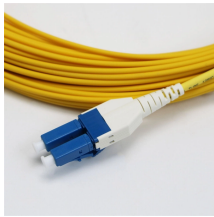

Cable tray fixing bracket Z type

Cable tray fixing bracket Z type

8" (200mm) wide bracket for use with 4" (100mm) to 32" (800mm) wide trays Multiple brackets can be used for wider tray widths

Cox connects you to the things you do and love. Get blazing fast internet, cable TV and smart home solutions. Find your deal today.

Cable Runway Wall Angle Support fastens ladder rack to a wall or other flat surface. This Wall Angle Support, LWASK24BLK item fits 24.00 with a material of Steel color Black.

InMyArea is a top rated high speed internet service provider search and broadband comparison website built by the team at Consumer Brands.

This bracket makes all types of cable trays suitable for installing ETIN tubing clamps. Bolted adapter to install ETIN tubing clamps on any cable tray. To be cut to required length.

Choose from our selection of cable tray mounting brackets in a wide range of styles and sizes. Same and Next Day Delivery.

Shallow Z Shaped Bracket A captive fixing bracket used to secure channel side by side on the same plane or channel on a horizontal plane to channel on a vertical plane.

Learn more about how fiber internet compares to cable internet, including the technology, benefits, availability and more.