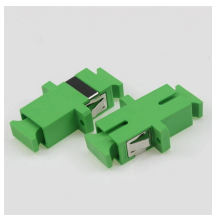

This bracket makes all types of cable trays suitable for installing ETIN tubing clamps. Bolted adapter to install ETIN tubing clamps on any cable tray. To be cut to required length.

Choose from our selection of cable tray mounting brackets in a wide range of styles and sizes. Same and Next Day Delivery.

Shallow Z Shaped Bracket A captive fixing bracket used to secure channel side by side on the same plane or channel on a horizontal plane to channel on a vertical plane.

Learn more about how fiber internet compares to cable internet, including the technology, benefits, availability and more.

These special heavy duty tray hold down cable tray clamps and expansion guides are ideal for fastening tray to C-Channels and beams, such as those found on bridges.

THIS DRAWING AND/OR THE TECHNICAL INFORMATION CONTAINED HEREON IS THE PROPERTY OF EATON CORPORATION ("EATON"), AND IS ISSUED IN CONFIDENCE FOR ...

Shop Z Bracket Flextray, Galvanized Steel By B-Line (Eaton) (Z BRKT) At Graybar, Your Trusted Resource For Cable Tray Fittings And Other B-Line (Eaton) Products.

Our Snap Track single hanger brackets & channel hangers are used for overhead or beam mounting when installed with a beam clamp. Contact us!