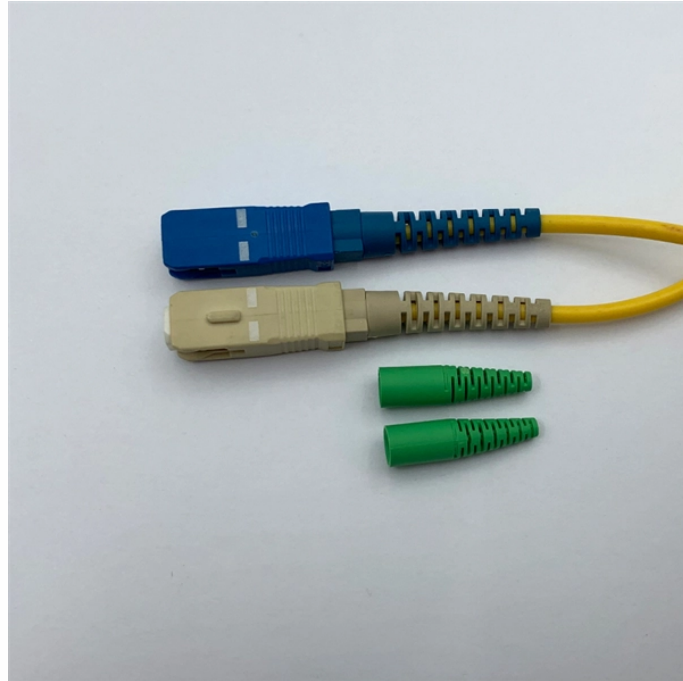

Cable tray fixing bracket Z type

Cable tray fixing bracket Z type

8" (200mm) wide bracket for use with 4" (100mm) to 32" (800mm) wide trays Multiple brackets can be used for wider tray widths

Cox connects you to the things you do and love. Get blazing fast internet, cable TV and smart home solutions. Find your deal today.

Cable Runway Wall Angle Support fastens ladder rack to a wall or other flat surface. This Wall Angle Support, LWASK24BLK item fits 24.00 with a material of Steel color Black.

InMyArea is a top rated high speed internet service provider search and broadband comparison website built by the team at Consumer Brands.

This bracket makes all types of cable trays suitable for installing ETIN tubing clamps. Bolted adapter to install ETIN tubing clamps on any cable tray. To be cut to required length.

Choose from our selection of cable tray mounting brackets in a wide range of styles and sizes. Same and Next Day Delivery.

Shallow Z Shaped Bracket A captive fixing bracket used to secure channel side by side on the same plane or channel on a horizontal plane to channel on a vertical plane.

Learn more about how fiber internet compares to cable internet, including the technology, benefits, availability and more.