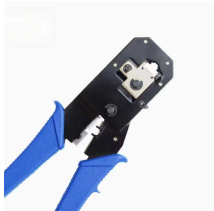

Choose from our selection of cable tray mounting brackets in a wide range of styles and sizes. Same and Next Day Delivery.

These fittings are used in conjunction with cable trays to support cables in ventilation holes, assist with directional change of piping systems, and aid cable channelling around obstacles.

Discover cable tray supports at TechLine Mfg. Choose from hangers, brackets, and clamps for your needs. Contact us today for custom or standard-sized brackets!

Cable Runway Wall Angle Support fastens ladder rack to a wall or other flat surface. This Wall Angle Support, LWASK24BLK item fits 24.00 with a material of Steel color Black.

Mounting Bracket Instructions:) Use to mount Trough Tray to a wall or perpendicular surface.) 3/8" Or 1/2" mounting hardware by others.) Fasten tray to wall mounted strut support (hardware by others).

The nVent CADDY Wire Basket Tray PreForm Elbow 90° is a precision-engineered solution designed to streamline cable tray installations when a directional change is needed.

There are a large number of cable tray fittings that are made compatible with each type of tray. These fittings help in maintaining support of the cable tray system. Shop Graybar's collection of cable tray ...