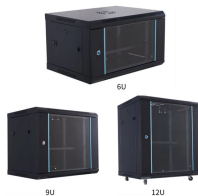

In designing supports for a cable tray system, consideration should be given to the loads associated with future cable additions and any additional loading that may be applied to the cable tray system (e.g., ...