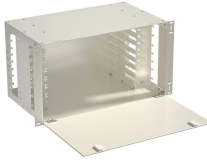

Cable tray control cable network

Fast installation with dependable support. Everything you need to build a cable management system, including Cablofil wire mesh cable tray, ladder cable tray, prefab assemblies for brand circuit wiring, ...