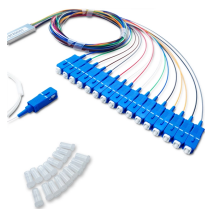

Cable tray connection clamps

Cable tray connection clamps

Cable Tray Ground Cl Installation 1/4 Inch Hex Wrench; Material Extruded Aluminum; Finish Tin Plated; Approval UL 467, CSA C22.2; Size 1-3/4 Inch W x 2 Inch H, Conductor Size #6 to 250 MCM, ...

Provides a quick and heavy duty fixing for the cable tray and ensures 100% safety for the cables. Material: Zinc plated steel. Pack quantity: 1 kit with 50 clamps and screws. Advantage: Cable tray ...

Steel grounding and attachment clamps ensure secure wire connections on cable trays. Review available options to maintain system safety and reliability.

Cut, bend, and connect the wire mesh trays to route cable and hose in configurations such as curves, slopes, and tees. They are a lightweight option for organizing bundles of cable and hose while ...

Cable tray clamps are used for connecting and grounding rigid conduit, IMC, or EMT to cable trays. They secure and bond metal conduit (rigid steel or aluminum, IMC and EMT) to the side rails of steel ...