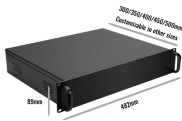

Cable tray connecting piece Ijp

Cable tray connecting piece ljp

In order to withstand various environments, tray cable connectors are often fitted to protect cables and withstand high temperatures, extreme weather environments including ice and snow, as well as dust ...

Eaton B-Line series Flex tray wire basket tray, Steel, Flex tray conduit connector

These cable tray fittings are designed and engineered to provide added support, protection, organization, and flexibility to the cable management infrastructure.

Cable Tray, 2" Depth x 4" Width x 10" Section,
Material: Carbon Steel. Finish: Electroplated Zinc.

Characteristic of this steel type is that - prior to mechanical deformation - it is given a zinc coating by means of a continuous dipping process. This zinc coating is easily deformed. A cathodic action ...