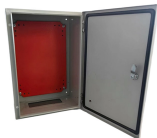

Eaton B-Line series Flex tray wire basket tray, Steel, Flex tray conduit connector

These cable tray fittings are designed and engineered to provide added support, protection, organization, and flexibility to the cable management infrastructure.

APPLICATION: connect & install cable tray system, splice tray sections when forming end-to-end connections, turns, reductions and intersections. EASY TO USE: bolt cable trays together for custom ...

Fast installation with dependable support. Everything you need to build a cable management system, including Cablofil wire mesh cable tray, ladder cable tray, prefab assemblies for brand circuit wiring, ...

Cable Tray, 2" Depth x 4" Width x 10" Section,
Material: Carbon Steel. Finish: Electroplated Zinc.

Characteristic of this steel type is that - prior to mechanical deformation - it is given a zinc coating by means of a continuous dipping process. This zinc coating is easily deformed. A cathodic action ...

By creating a secure connection point between two intersecting sections of cable tray in your server room or data center, you can create L- or T-shaped intersections that guide the direction of cabling to ...