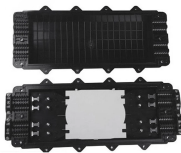

Eaton B-Line series Flex tray wire basket tray, Steel, Flex tray conduit connector

These cable tray fittings are designed and engineered to provide added support, protection, organization, and flexibility to the cable management infrastructure.

APPLICATION: connect & install cable tray system, splice tray sections when forming end-to-end connections, turns, reductions and intersections. EASY TO USE: bolt cable trays together for custom ...

Fast installation with dependable support. Everything you need to build a cable management system, including Cablofil wire mesh cable tray, ladder cable tray, prefab assemblies for brand circuit wiring, ...

Cable Tray, 2" Depth x 4" Width x 10" Section,
Material: Carbon Steel. Finish: Electroplated Zinc.

Characteristic of this steel type is that - prior to mechanical deformation - it is given a zinc coating by means of a continuous dipping process. This zinc coating is easily deformed. A cathodic action ...

By creating a secure connection point between two intersecting sections of cable tray in your server room or data center, you can create L- or T-shaped intersections that guide the direction of cabling to ...