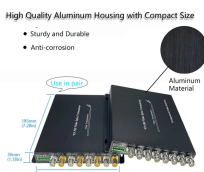

Cablobend Systems give you the freedom for true cable tray flexibility. Create bends and drops that you need—without cutting. Perfect for data centers.

Compare all cable tv providers in Gloucester City, NJ. View all plans and pricing from every cable television providers in your area.

Find Residential electrical wire & cable at Lowe's today. Shop electrical wire & cable and a variety of electrical products online at Lowes .

Cables, Adapters, Fiber, Network Add-ons & Tools
This 20m Multimode Duplex OM4 Fiber Optic Patch Cable (50/125) - LC to LC has ceramic ferrules and a 50/125 micron core, this cable is suitable for ...