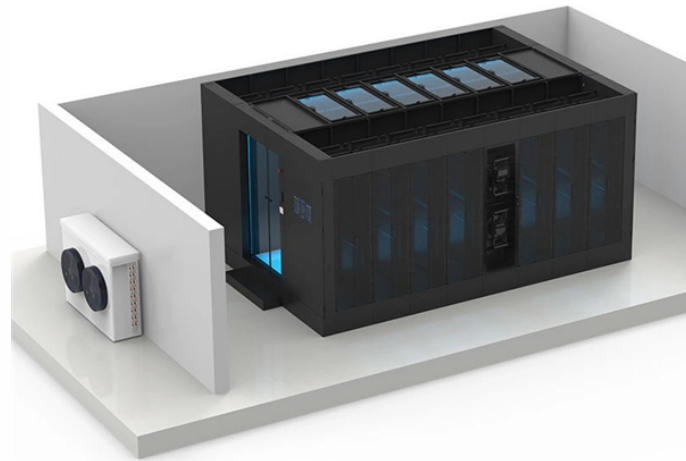

Cable tray and busbar trunking sales and installation

Cable tray and busbar trunking sales and installation

Canalis KT Busbar Trunking System - Installation Manual Date: 13 Jan 2026 Type: User guide Languages: English

They consist of insulated conductive bars housed within a durable metal casing, such as sheet metal or aluminum. Power is distributed efficiently through tap-off boxes, which can be safely connected or ...

Basor Electric, the premier choice for cable management solutions, delivers unparalleled quality and innovation in cable tray and ladder systems. With a diverse range of styles and materials, our ...

Switchgear, Panelboard, Busduct Systems, Cable Tray, and Enclosed Circuit Breakers by Total Power Box Solutions.

Snake Tray manufactures cable trays, power distribution solutions and cost-effective cable management systems for data centers, solar installations, transit & more.

Wire mesh cable trays are lined with wire mesh and may be cut or bent to accommodate custom installations. Fast installation with dependable support. Everything you need to build a cable ...