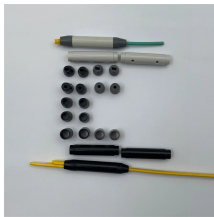

Cable tray Z-shaped bracket

Cable tray Z-shaped bracket

Includes a full range of straight sections, that can be cut and bent on the job-site, and multiple accessories for installation flexibility.

8" (200mm) wide bracket for use with 4" (100mm) to 32" (800mm) wide trays Multiple brackets can be used for wider tray widths

1.5x2.5 Door Barricade Brackets, 4 Pcs Drop Open Bar Security Door Barricade, Heavy Duty Z-Shape Black Bar Security Door Lock Brackets Fits 1.5x2.5 Boards, Home, Barn, Gate, Shed, Garage Security

Shop Z Bracket Flextray, Galvanized Steel By B-Line (Eaton) (Z BRKT) At Graybar, Your Trusted Resource For Cable Tray Fittings And Other B-Line (Eaton) Products.

This bracket makes all types of cable trays suitable for installing ETIN tubing clamps. Bolted adapter to install ETIN tubing clamps on any cable tray. To be cut to required length.

Fiberglass - Peaked Cover, Z Shaped Rail Covers are used where cable protection is necessary or desired. Two Cope-GLAS cover designs, flat and peaked, are offered.

Choose from our selection of Z-brackets, including offset-surface brackets, offset-surface strut channel brackets, and more. Same and Next Day Delivery.

Shallow Z Shaped Bracket A captive fixing bracket used to secure channel side by side on the same plane or channel on a horizontal plane to channel on a vertical plane.