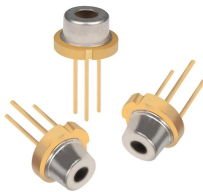

Cable tray Z-shaped bracket

Cable tray Z-shaped bracket

Includes a full range of straight sections, that can be cut and bent on the job-site, and multiple accessories for installation flexibility.

8" (200mm) wide bracket for use with 4" (100mm) to 32" (800mm) wide trays Multiple brackets can be used for wider tray widths

1.5x2.5 Door Barricade Brackets, 4 Pcs Drop Open Bar Security Door Barricade, Heavy Duty Z-Shape Black Bar Security Door Lock Brackets Fits 1.5x2.5 Boards, Home, Barn, Gate, Shed, Garage Security

Shop Z Bracket Flextray, Galvanized Steel By B-Line (Eaton) (Z BRKT) At Graybar, Your Trusted Resource For Cable Tray Fittings And Other B-Line (Eaton) Products.

This bracket makes all types of cable trays suitable for installing ETIN tubing clamps. Bolted adapter to install ETIN tubing clamps on any cable tray. To be cut to required length.

Fiberglass - Peaked Cover, Z Shaped Rail Covers are used where cable protection is necessary or desired. Two Cope-GLAS cover designs, flat and peaked, are offered.

Choose from our selection of Z-brackets, including offset-surface brackets, offset-surface strut channel brackets, and more. Same and Next Day Delivery.

Shallow Z Shaped Bracket A captive fixing bracket used to secure channel side by side on the same plane or channel on a horizontal plane to channel on a vertical plane.