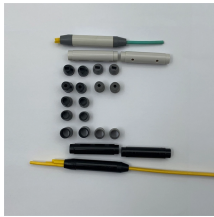

Cable junction box 7x40 9 one inlet and one outlet

Cable junction box 7x40 9 one inlet and one outlet

Junction boxes listed can be furnished with drilled and tapped conduit openings, subject to the limitations of maximum opening, number and spacing shown in Tables 1, 2 and 4.

Choose from our selection of junction boxes, including over 2,800 products in a wide range of styles and sizes. Same and Next Day Delivery.

Shop Electrical Boxes, Conduit & Fittings and more at The Home Depot. We offer free delivery, in-store and curbside pick-up for most items.

Junction boxes are acceptable for indoor and outdoor use and manufactured of PVC in a gray color analogous to Rigid PVC conduit and fittings. The junction box and its fasteners, hinges or ...

Shop PVC junction boxes at City Electric Supply. We offer durable, weatherproof, and corrosion-resistant options for residential, commercial, and industrial wiring.

Discover flame-retardant, weatherproof junction boxes to safely encase electrical splices. Explore a range of sizes and materials for reliable wiring solutions.

Since PVC junction boxes are lighter and easier to install than NEC approved metal enclosures, they are a great option for protecting electrical connections with less work and less expense.