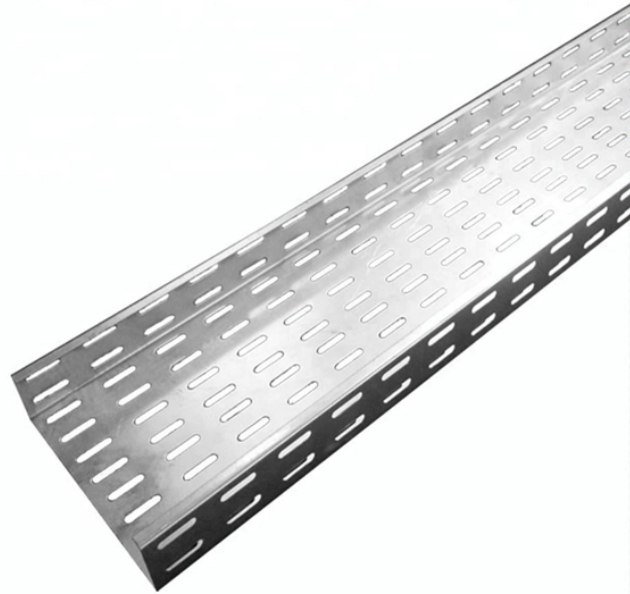

Cable junction box 7x40 9 one inlet and one outlet

Cable junction box 7x40 9 one inlet and one outlet

Junction boxes listed can be furnished with drilled and tapped conduit openings, subject to the limitations of maximum opening, number and spacing shown in Tables 1, 2 and 4.

Choose from our selection of junction boxes, including over 2,800 products in a wide range of styles and sizes. Same and Next Day Delivery.

Shop Electrical Boxes, Conduit & Fittings and more at The Home Depot. We offer free delivery, in-store and curbside pick-up for most items.

Junction boxes protect and organize electrical wire connections in residential and commercial installations. Available in multiple materials and sizes at Lowe's.

An outlet box and a junction box can be the same thing. A junction box is a standard electrical box that encloses wire splices and contains no device (like a receptacle).

Junction boxes are acceptable for indoor and outdoor use and manufactured of PVC in a gray color analogous to Rigid PVC conduit and fittings. The junction box and its fasteners, hinges or ...

Shop PVC junction boxes at City Electric Supply. We offer durable, weatherproof, and corrosion-resistant options for residential, commercial, and industrial wiring.