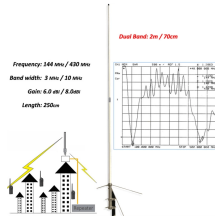

Cable junction box 7x40 9 one inlet and one outlet

Cable junction box 7x40 9 one inlet and one outlet

Junction boxes listed can be furnished with drilled and tapped conduit openings, subject to the limitations of maximum opening, number and spacing shown in Tables 1, 2 and 4.