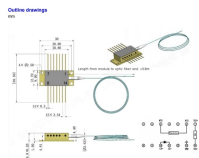

Chalfant Ladder Cable Tray Systems are ideal for indoor and outdoor cable management. They provide reliability, ease of installation, and cost savings both initially and long term.

Cable Tray Hardware: Type - Cable Tray Isolator Pad; Style-Construction - Clamp/Guide Isolator; Material - HDPE; Additional Information - Used with: 9 (\*)-1205 or 9 (\*)-1208 Clamp/Guide; ...

Our wind certification report provides you with list of acceptable B-Line series cable tray supports, fittings and covers based off of the environmental conditions, cable loading, and type of cable tray in your ...

Cut, bend, and connect the wire mesh trays to route cable and hose in configurations such as curves, slopes, and tees. They are a lightweight option for organizing bundles of cable and hose while ...

Our cable tray systems securely hold and protect cables and come in many models and sizes, solid bottom and ventilated.