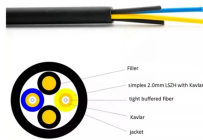

## Cable Tray Calipers

## Cable Tray Calipers

Shop Cable Tray Fitting, Isolator Pad, HDPE By B-Line (Eaton) (99-PE34) At Graybar, Your Trusted Resource For Cable Tray Fittings And Other B-Line (Eaton) Products.

It is stronger, provides better cable protection, and reduces installation costs through its push-pin assembly and reduced support requirements, making it a superior industrial cable tray.

Chalfant Ladder Cable Tray Systems are ideal for indoor and outdoor cable management. They provide reliability, ease of installation, and cost savings both initially and long term.

Cable Tray Hardware: Type - Cable Tray Isolator Pad; Style-Construction - Clamp/Guide Isolator; Material - HDPE; Additional Information - Used with: 9 (\*)-1205 or 9 (\*)-1208 Clamp/Guide; ...

Cut, bend, and connect the wire mesh trays to route cable and hose in configurations such as curves, slopes, and tees. They are a lightweight option for organizing bundles of cable and hose while ...

Our cable tray systems securely hold and protect cables and come in many models and sizes, solid bottom and ventilated.