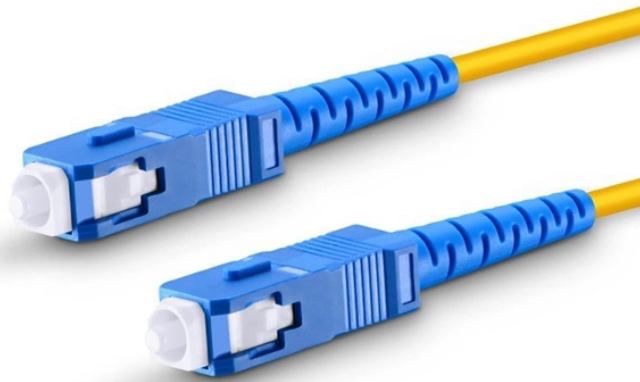

Cable Bundle Distribution Box

Cable Bundle Distribution Box

Leviton offers a wide variety of Structured Media Centers that provide a convenient termination location for home wiring. It provides a distribution point for voice, data, ...

Multilink wall mount fiber distribution boxes include solutions for patch cable interconnection or a combination of splicing and patching. We separate these products into multiple groups based on ...

OTRANS manufactures cable distribution products for network wire management, includes optical fiber distribution frame, rack mount fiber optic patch panel, wall mount fiber patch panel, fiber cable copper ...

Zone Distribution Enclosures from Belden allow enterprises to take advantage of zone cabling while improving cable management, decreasing costs and enhancing workplace flexibility. Ceiling- or floor ...

Use distributor boxes for quick and clear cabling in the field. Distributor boxes bundle several cables into one master cable that is connected to the controller. Thanks to the status indicator, you have an ...