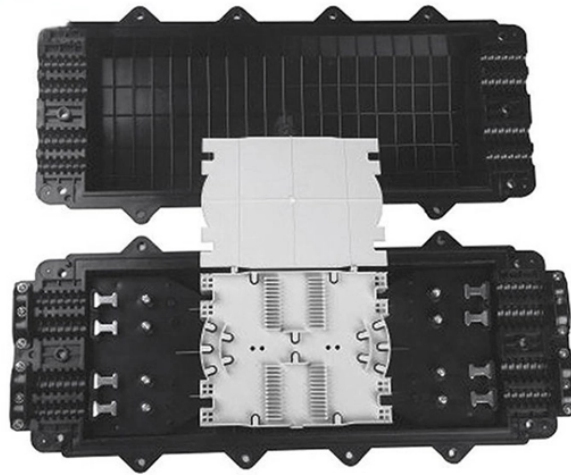

Bulgarian ONU Optical Network Unit SFP

Bulgarian ONU Optical Network Unit SFP

A. Improved design to connect to equipment.
The design of these cables varies greatly and differs for each line entry.

It is fully compliant with SFP MSA, SFF-8472 RoHS standards and ITU-T G.988 protocol. The GPON ONU Stick with MAC transceiver is ideal for FTTx, business services, wireless backhaul, Ethernet ...

The SFP OLT (operator side) and SFP ONU (subscriber side) modules are distinct and not interchangeable. A 1490 nm GPON OLT TX SFP module is designed to be inserted into the OLT, ...

SKU: OLC-2301HA-12 ZyXEL GEAPON ONU ZyXEL CPE, 4-port Ethernet, 1-port GePON 10 Km SKU: ONU-634HA-11 ZyXEL GEAPON ONU ZyXEL CPE, 1-port Ethernet, 1-port GePON 10 Km SKU: ONU ...