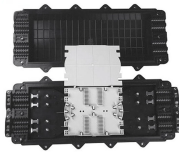

SKU: OLC-2301HA-12 ZyXEL GEAPON ONU ZyXEL CPE, 4-port Ethernet, 1-port GePON 10 Km SKU: ONU-634HA-11 ZyXEL GEAPON ONU ZyXEL CPE, 1-port Ethernet, 1-port GePON 10 Km SKU: ONU ...