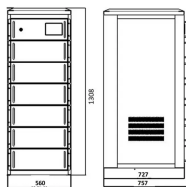

Today, our 40 Gb product line has evolved to include PIN+TIA optical receivers, with both linear and limiting amplifiers. These receivers work up to 40 Gb from 1064 nm to 1650 nm for single mode ...

The Optilab PR-40G-M is a high speed photo receiver module. Featuring 30 GHz bandwidth and 3000 V/W differential conversion gain, this module can be used in digital application as high as 40 Gbps.