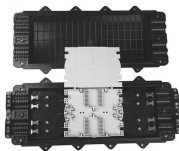

Port's link aggregation is to bind several ports of same attributes into a logic port. The binding process is conducted through LACP negotiation or is mandatorily conducted without any negotiation.

Length:19.5mm  
Small-end inner diameter:3.0mm  
Large-end inner diameter:3.5mm  
Outer diameter:5.5mm

Configuration of port aggregation involves grouping the physical ports into a logical bundle and assigning them a single IP address. This configuration ...

The MS's LACP hashing algorithm uses traffic's source/destination IP, MAC, and port to determine which bonded link to utilize. This provides highly resilient and equal load distribution across 2 or ...

Layer 3 (Network Layer): Applies hashing algorithms based on parameters such as IP addresses, MAC addresses, or TCP/UDP port numbers to distribute traffic across active links for load ...

Link Aggregation is only available on models with at least two LAN ports. With Link Aggregation enabled, the network traffic will automatically get adjusted and balanced for each connected device.