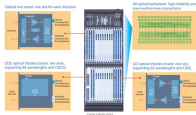

n. 1. The action of one that binds: glue for the binding of pieces of plastic pipe. 2. Something that binds or is used as a binder. 3. a. The manner in which the pages of a book are joined and held together: ...