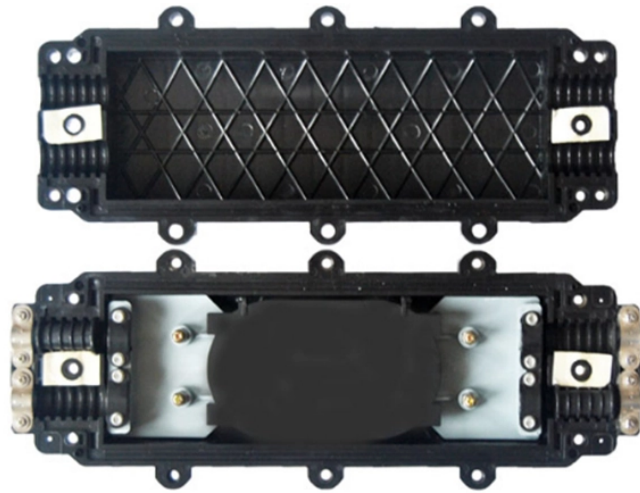

Belgium CFP8100G

Belgium CFP8100G

User manuals, Flanders Air Cleaner Operating guides and Service manuals.

The HPE Aruba Networking CX 8100 Switch Series is based on AOS-CX, a modern, database-driven operating system that automates and simplifies many critical and complex tasks. The enhanced ...

HPE Aruba Networking CX 8100 Switch Series utilizes NAE for advanced telemetry and automation to provide industry-first monitoring and troubleshooting systems that greatly improves network operations.

AFFINITY™ EG 8100G Polyolefin Plastomer (POP) is produced via INSITE™ Technology. It is a general purpose ethylene-octene copolymer exhibiting high flexibility and elasticity.

Is an ethylene alpha-olefin Plastomer produced via INSITE™ technology. It is designed for use in a variety of demanding packaging applications, including stretch wrap and protective films.

Filters rated for 1000 cfm or less are challenged with an approved nearly monodispersed oil aerosol of 0.30 micrometer size. Filters rated for flows greater than 1000 cfm are tested using a polydispersed ...