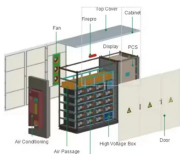

Our cable tray design considerations guide details key factors to consider when designing cable tray systems for industrial and commercial applications. Browse or download the cable tray catalog for ...