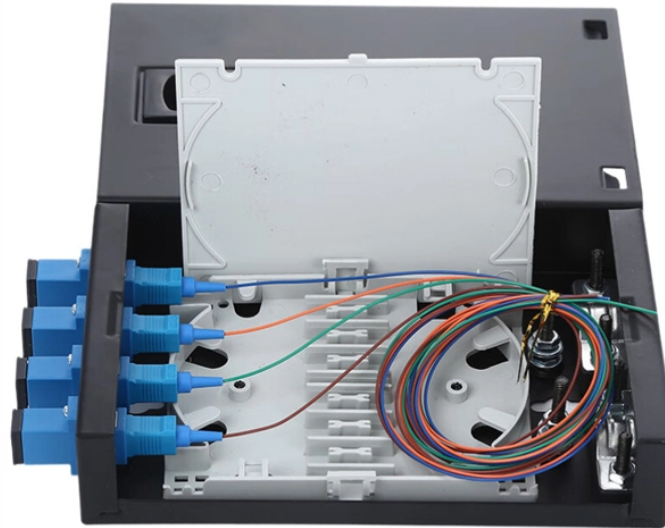

## Overview

This article provides a detailed overview of the marine export process for lithium battery energy storage cabinets, covering aspects such as their components, booking, maritime filings, warehouse/trucking arrangements, customs clearance, and port entry considerations. Use this free Import Duty Calculator to estimate your tax and duties when shipping to Barbados based on your shipment value and product type. Every. HLC Sheet Metal Factory - Barbados Energy Storage Cabinet Sheet Metal Processing Manufacturers, Providing Energy Storage Cabinet Shell Processing, Energy Storage Cabinet Design, Energy Storage Cabinet Customization, Large Source Factory, Good Quality, Excellent Price, Fast Delivery, Providing. Highjoule's industrial and commercial energy storage system adopts an integrated design concept, with integrated batteries, battery management system BMS, energy management system EMS, modular converter PCS and fire protection system in one. BESS Battery Energy Storage Cabinet 200kWh Barbados. Here, we provide comprehensive information about large-scale photovoltaic solutions including utility-scale power plants, custom folding solar containers, high-capacity inverters, and advanced energy storage systems. Barbados' Integrated