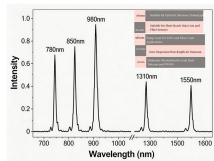

High-Performance DC Cabinet for Energy Storage DC Cabinet is an advanced liquid-cooled outdoor energy storage cabinet designed to support 200+ kW applications with rapid deployment and a ...