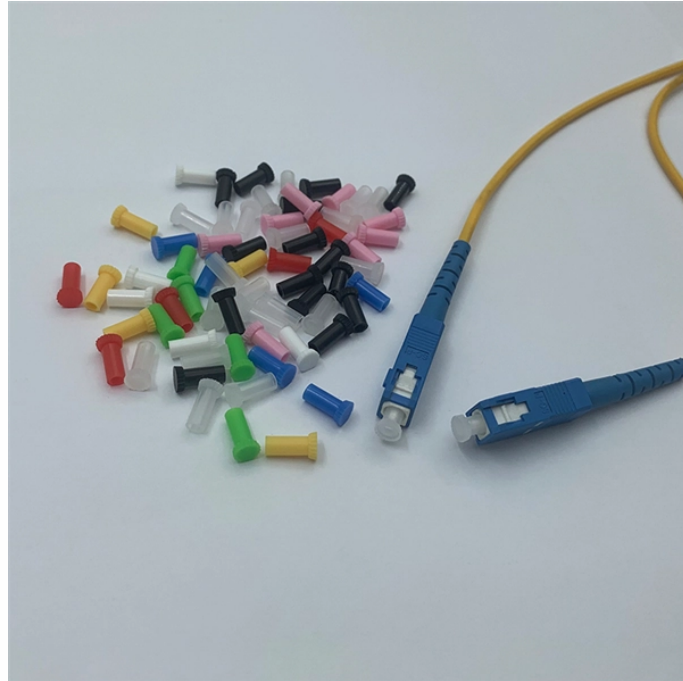

Atluscnkvm switcher

Altuscnkvm switcher

CS22H HDMI KVM Switch - 1 Monitors 2 Computers
- 2-Port HDMI with Remote Selector - 4K DCI
4096x2160-60Hz, 2560x1440-144Hz, USB 2.0, USB
Hub, Plug & Play, Compatible with ...

User guide • Read online or download PDF • ATEN
Altuscn Matrix KVM Switch KM0532 User Manual •
ATEN Computer Accessories

US3311 2-Port 4K DisplayPort USB-C KVM Switch
with Power Pass-through | Duo Flex (8K, USB 3.2 /
4.0, Thunderbolt 4 Compatible) Add to Quote Cart
Add to Comparison Basket

US3311 2-Port 4K DisplayPort USB-C KVM Switch
with Power Pass-through | Duo Flex (8K, USB 3.2 /
4.0, Thunderbolt 4 Compatible) Add to Quote Cart
Add to Comparison Basket

Explore our range of Aten products at KVM Switches Online, including Serial Console Servers, Video Splitters, Matrix Video Switches, AV Switches, KVM Switches, IP KVM, and Video Extenders.

ATEN KVM Products Desktop KVM Switches CS84U 4-Port PS/2-USB VGA KVM Switch CS84U Features One PS/2-USB VGA console controls four VGA interface computers.

Use the selector menu on the left to quickly narrow down and compare your KVM switch or rackmount monitor choices based on specific parameters you provide. Simply place a check by the applicable ...