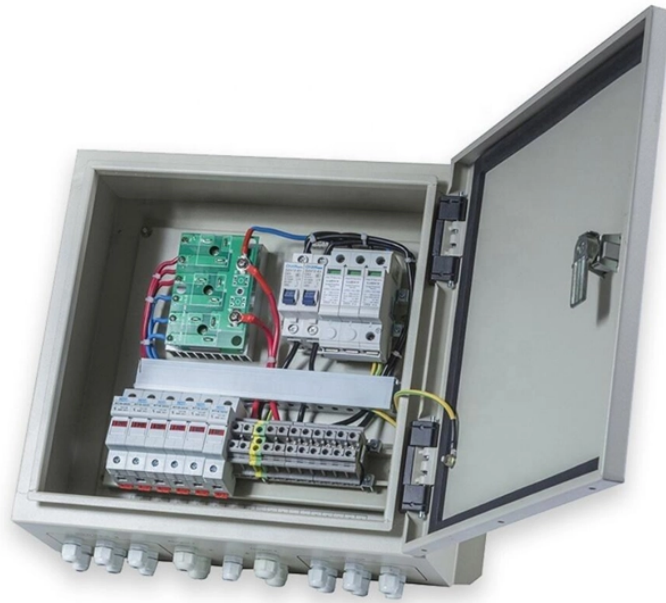

Asia Green Cable Tray Service

Asia Green Cable Tray Service

We supply a complete range of support systems including cable tray, cable ladder, wireway, adjustable cantilever brackets, beam clamps, trapeze hangers, and a variety of cable fixing clamps and straps. ...