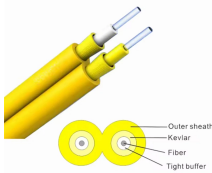

FTTH 24 core fiber terminal box is suitable for the distribution and terminal connection for various kinds of optical fiber system, especially suitable for mini-network terminal distribution, in which the optical ...