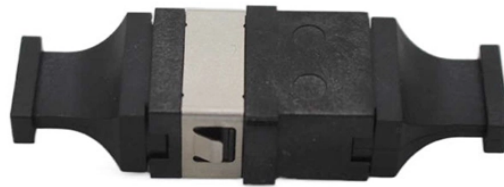

Angola wire mesh support cost

Overview

The widespread use of barbed wire fence is evident, yet there is a shifting trend toward more durable, galvanized coatings to reduce maintenance costs in the face of Angola's aggressive seasonal rainfall. From basic manual twisting to automated precision welding. Angola Wire offers large runs, competitive costs, and high quality for our customers. We utilize on-site fabrication and employ modern techniques such as robotics to minimize. Item pricing and delivery options may vary based on location. In the early 2000s, the Angolan. Best Wire Mesh Supplier In Angola - Alkun Steel +971-505469253 +971-42728867 huzefa@alkunsteel. com Angola UAE Africa Algeria Angola Bahrain Egypt Iraq Kenya Kuwait Libya Morocco Nigeria Oman Qatar Saudi Arabia South Africa Tanzania Uganda Select a State Bengo Benguela Bié Cabinda Cuando Cuanza. We are a company that specializes in manufacturing and supplying wire mesh products for over 80+ years. Here is how we work: What Makes Us The Best Wire Mesh Manufacturers In Angola?

Since its. Our fabrication centers allow clients to partner with us to create custom designs that offer features such as powder coating, zinc plating,

printed graphics, and stainless steel mesh. Working primarily with carbon steel and stainless steel, we can fabricate a multitude of products using wire, round.