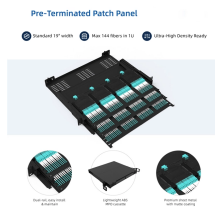

Optcore 2.5G SFP transceivers are an industry-standard small form-factor pluggable module for SONET OC-48, SDH STM-16 (2488 Mbps) applications. These SFP modules comply with the SFP MSA, CE, ...

SFP (Small Form Factor Pluggable) is a compact, hot-swappable transceiver module that converts electrical signals into optical signals (and vice versa), enabling long-distance communication ...