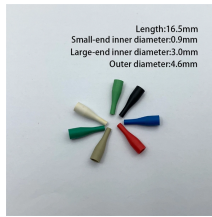

Explore a wide range of our Aluminum Cable Trays selection. Find top brands, exclusive offers, and unbeatable prices on eBay. Shop now for fast shipping and easy returns!

Shop Aluminum Cable Tray and other Rooftops products. Straight Aluminum Ladder Tray, 45° Horizontal Bends and more.

Welded aluminum I-beam ladder cable trays are a core solution and an iconic design in the cable tray industry. The I-beam design is the most common cable tray construction. Our aluminum, I-beam ...

Aluminum Cable Tray systems are lighter than steel cable tray and Certified CSA Cable Tray, UL listed, NEMA and certified. Because of their lighter weight aluminum cable trays are easier to install than ...

B-LINE 9A-1036-12 TRAY SPLICE PLATE, 12 IN W, ALUMINUM, FOR USE WITH: CABLE TRAY View Product Details > B-LINE 9A-1037 B-LINE 9A-1037 TRAY SPLICE PLATE, ALUMINUM, ZINC ...

Product Code: ABW6SDP Brand Name: Cable Tray SKU: 1560-ABW6SDP Skip to the end of the images gallery