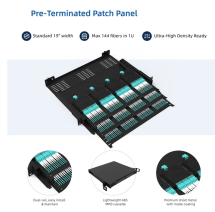

## Aggregation Switch General Switch

Switch aggregation refers to the concept of consolidating multiple access layer switches into a single aggregation layer switch in a traditional three-tier network design.

Discover the crucial differences between core, aggregation, and access switches. Find out which type can best transform your network's performance in 2025.

An Aggregation or "Top-of-Rack" switch is designed to connect everything in a rack at high speeds, then have an even bigger pipe out to the rest of the network.

Aggregation switches sit between access and core layers, bundling traffic and keeping networks fast. Here's what they do and when you actually need one.

What is the difference between an aggregate switch and a core switch? An aggregate switch consolidates traffic from access switches, while a core switch forms the backbone of the ...