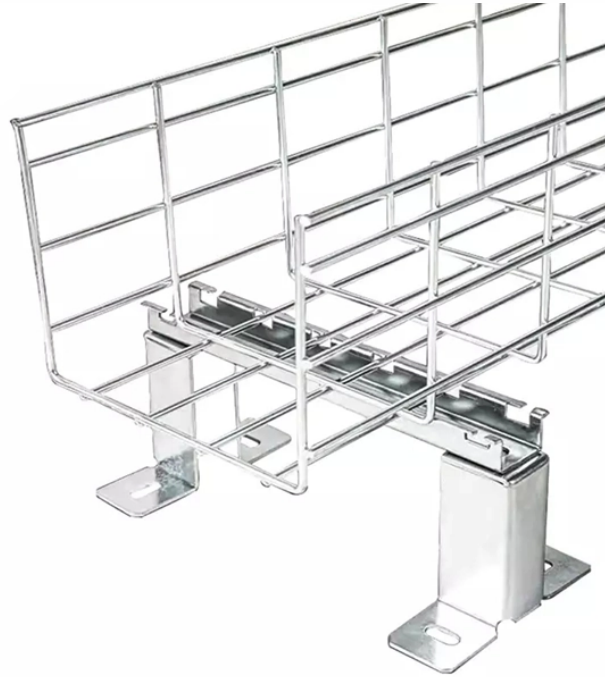

# Afghanistan Cable Tray Specifications and Dimensions

## Afghanistan Cable Tray Specifications and Dimensions

Afghanistan, landlocked multiethnic country located in the heart of south-central Asia. Lying along important trade routes connecting southern and eastern Asia to Europe and the Middle East, ...

The document outlines the specifications and layout for power cable trays used in the HRV system across multiple floors of the Khorasan Zamin Exchange Market in Herat, Afghanistan.

Latest News on Afghanistan. Covers Politics, Economy, Foreign Policy, Nuclear and Military issues.

Among those forced back to Afghanistan have been Afghan activists and journalists who fled to Iran and Pakistan after the Taliban takeover who may be at risk of reprisal because of their work.

The Ladder Tray features light, rugged, tubular steel construction. It is designed for mechanical support and strain relief in long runs of cable and creates a smooth gradual bend for cable. Rail and stringer ...