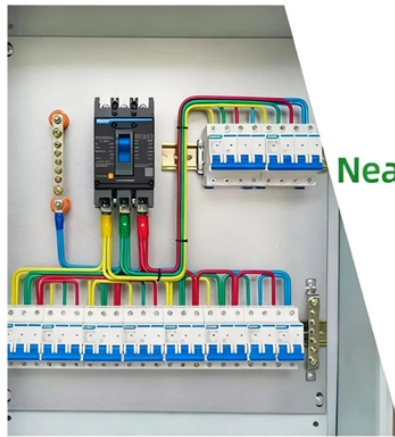

Afcz distribution box

DETAILS DISPLAY

Focus On Every Detail

01

Neat & Clean
Layout

Cleaner arrangement
of components,
Easy to operate

Afcz distribution box

Project information AFCZ is dual FMC carrier in AMC format based on ZU7EV or ZU11EG SoC devices. It supports White Rabbit and RTM modules. More info at the Wiki page.

AFCZ Module offers flexible clocking circuit, configurable gigabit transceiver configuration and support for White Rabbit time synchronization and RTM modules.

AFCZ is dual FMC carrier in AMC format based on ZU7EV or ZU11EG SoC devices. It supports White Rabbit and RTM modules. More info at the...