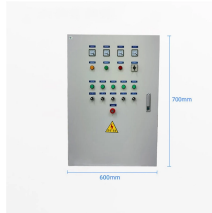

Choose from our selection of power distribution boxes in a wide range of styles and sizes. Same and Next Day Delivery.

Surface-mounted distributor APZ consisting of plastic base plate with series moderate wire held, DIN rail made of zinc-plated steel sheet, two holes in mounting plates, RJ45 socket and three pipe ...

Feed distribution box SS, 5p, H1350mm w.APZ - Panel for distribution board 1350x250mm ZSD-V19/SA5...

APZ constructed as a complete plastic housing with side cable entries in the sealed area. Universal mounting bracket with screwless attachment of device components directly to the perforated plate ...