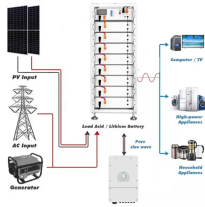

Lex Products offers a full range of portable power distribution boxes and units, specifically engineered for indoor and outdoor use for the entertainment, industrial and military industries.