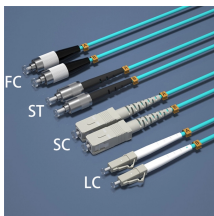

This box can be fed directly from a generator or from a larger box and is able to provide temporary power for disaster relief, restoration, construction and events to power lights, pumps, fans and spider ...

The 30-amp Bento Box electrical power distribution system represents an intelligent solution for professionals looking for reliable and flexible electrical access in compact environments.

Browse power distribution boxes with circuit breaker protection and multiple outlet configurations. Shop durable solutions for construction and emergency use.