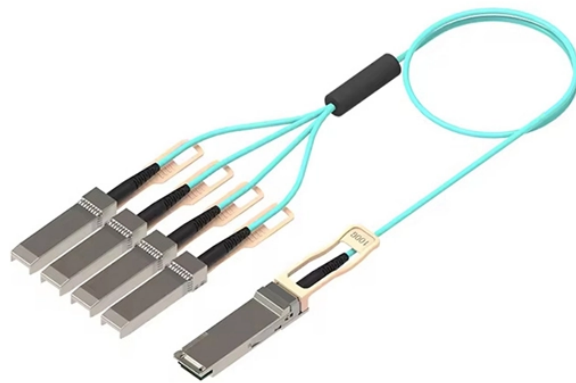

AP s PoE switch

AP s PoE switch

Streamline your network with NETGEAR PoE switches that deliver power and data over one cable. Choose from managed and unmanaged switches for any setup. Shop now.

Extreme offers one of the most extensive selections of switches to connect Wi-Fi 6E and Wi-Fi 7 access points. The switches that connect the APs include flexible PoE that offer 30/60/90 watts of power on ...

□Seamless Roaming & Centralized Management□ Automatically detect and configure multiple APs for seamless roaming and centralized management; no configuration is required as APs are plug-and-play.

The standards-based PoE Switch senses and adjusts for network speed and cabling type automatically, for easy integration into your existing 10/100 Ethernet network.

UniFi's Port Manager provides an intuitive way to configure VLANs, PoE settings, and link aggregation—all from a centralized interface. Make quick changes without digging through complex ...

Complete guide to UniFi Access Point power requirements. Learn PoE vs PoE+ vs PoE++ for U7, U6, E7 series. Switch recommendations, power calculations, and setup tips for ...

A complete and current overview of which UniFi devices support various PoE types, including 802.3af, 802.3at, 802.3bt, and 24V Passive PoE.

Designed for efficiency, it features PoE Auto Recovery, automatically detecting and rebooting unresponsive PoE devices, while Extend Mode extends transmission up to 820 ft, ideal for large-area ...