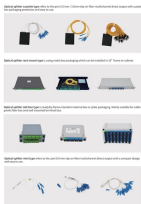

The UCS X-Series X-Fabric Interconnect enables dynamic resource allocation between GPU and CPU nodes, delivering high-speed, low-latency connectivity for data-intensive AI workloads—without re ...

Explore key considerations for AI servers and how to design them to support AI workloads optimally.