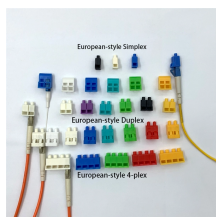

Find premium single mode fiber optic cables for high-speed data transmission. 20 years of expertise and worldwide delivery.