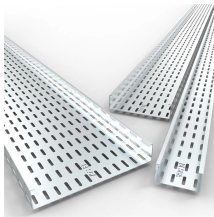

84-core single-mode optical cable

84-core single-mode optical cable

Offering the durability you expect from OCC, these distribution cables provide all of the indispensable elements needed for Indoor and Indoor/Outdoor commercial applications, while providing great value.

The cable consists of a single buffer tube containing 24-fiber and 36-fiber ribbons wrapped within a water-swappable foam tape and surrounded by a second water-swappable tape. Each 24-fiber and 36 ...

Single mode fiber optic cable is made up of a small diameter glass or plastic core surrounded by cladding, which is a layer of reflective material. This small diameter core, typically around 9 microns ...

For each product design, items for OM1, OM3, OM4, OM5, and OS2 (Singlemode) items have been developed. Belden fiber products are third-party tested by either ETL or UL and approved for use ...

This LC to LC single mode fiber patch cable is ideal for GPON, FTTX, and passive network applications. Flexible and Durable: Operates from -4° to 158°F (-20°C to 70°C) with a minimum bending radius of ...