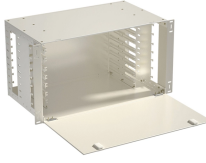

Find High Quality Manufacturer Suppliers and Products at the Best Price on Alibaba