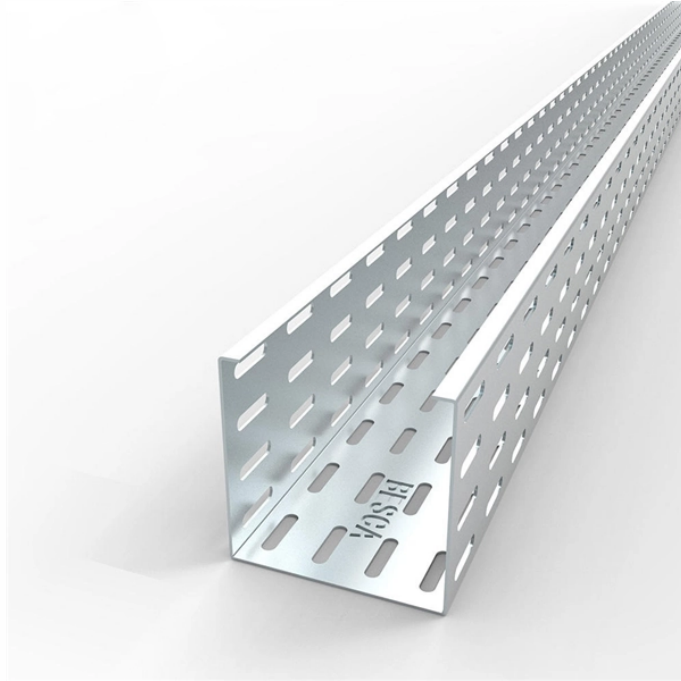

# 4U Switch for Surveillance 800mm Depth

## Overview

A 4U chassis with 4 slots, supports a maximum of 128x 40/100G or 64x 40/100G, 16x 400G high-density full line rate ports, which better meet the demands of bandwidth-intensive applications. Ship with four power supplies and smart fans by default, provide high availability and longevity. Houses equipment up to 20 inches deep, but extends just 8 inches from wall. SmartRack 5U Low-Profile Vertical-Moun. The switch employs. Check each product page for other buying options. VEVOR 6U Wall Mount Network Server Cabinet, 15. Ground-Mounted Load Capacity, with Locking Glass Door Side Panels, for IT Equipment, A/V Devices Need help?

Wall-mounted cabinets are widely used in the. 144 ports at 800Gb/s distributed across 72 octal small form-factor pluggable (OSFP) cages. Need Help?

The NVIDIA Quantum-X800 Q3400-RA 4U switch, powered by the Quantum-3 ASIC, leverages 200Gb/s-per-lane serializer/deserializer (SerDes) technology.

## 4U Switch for Surveillance 800mm Depth

Mount networking equipment flush against the wall to save space; adjustable mounting depth positions work for tight fits. You can orient the rack vertically or horizontally; non-rack-mounted equipment can ...