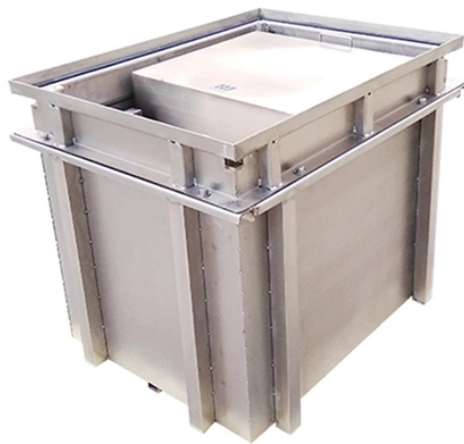

48-core optical cable turntable cable delivery bracket

48-core optical cable turntable cable delivery bracket

Fiber optic pigtail : ST/UPC 12 pcs. This kind of optical distribution system is.

The optical 48 core splice closure is designed for distributing, ...

The opticalCON MTP® cable connector accommodates 48 optical fibers (multi mode PC) based on conventional and proven MTP® connectivity protected by a ruggedized and durable all-metal housing.

What is OPGW 48 Core Cable? OPGW, or Optical Ground Wire, is a self-supporting cable used for the installation of optical fibers on overhead power transmission lines. It consists of lightning protection ...

This rugged enclosure protects up to 288 single-fiber or 48 ribbon splices, from as many as 12 cables. The design of the OSE is optimized for quick reentry and graceful system expansion, allowing cables ...

The ODF indoor wall mount fiber optic enclosure is designed to provide a ...

The ODF indoor wall mount fiber optic enclosure is designed to provide a distribution point to feed a high capacity of fiber optic cables to other closets or zones.