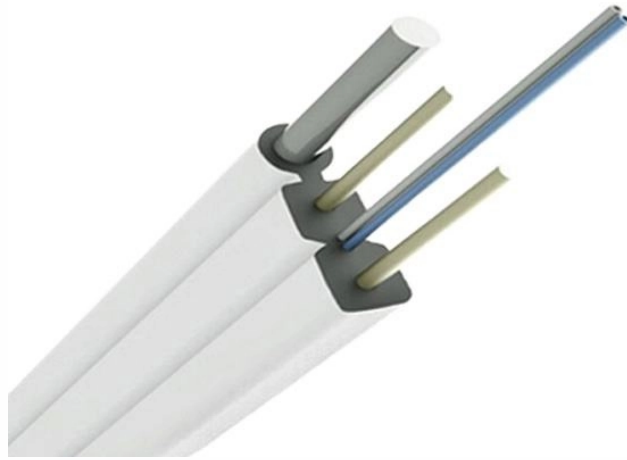

## 458 Fiber Optic Switch

## 458 Fiber Optic Switch

These switch individual wavelengths onto specific fiber optic paths and may be incorporated with dense wavelength division multiplexing (DWDM) to enable multiple light wavelengths to coexist and provide ...

Shop DigiKey's large in-stock selection of Fiber Optic Switches, Multiplexers, Demultiplexers. View inventory, pricing and order now for same day shipping!

The highly flexible fiber-optic cable and small sensing end make it easy to position these switches in hard to reach areas. They detect the presence or absence of an object moving at high speeds with a ...