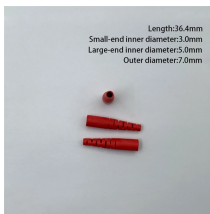

We take pride in presenting our comprehensive range of 4 Core FTTH Single-Mode Optical Fiber Cables. These cables are crafted with precision, using top-quality materials and advanced ...