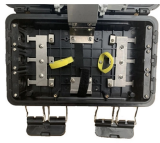

304 Stainless Steel Cable Tray Direct Sales

304 Stainless Steel Cable Tray Direct Sales

Achieve a clean, professional cable management system with the Kable Kontrol® Stainless Steel Cable Tray Straight Sections. Constructed from high-quality 304 stainless steel with a chrome finish, these ...

Our cable trays are made of first-class stainless steel (AISI 316 and AISI 304) that prevents corrosion and ensures a good level of resistance. Cable trays from SILTEC are available with a length of 3000 ...