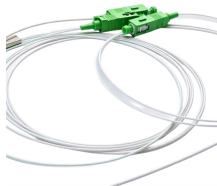

304 Stainless Steel Cable Tray Direct Sales

304 Stainless Steel Cable Tray Direct Sales

Achieve a clean, professional cable management system with the Kable Kontrol® Stainless Steel Cable Tray Straight Sections. Constructed from high-quality 304 stainless steel with a chrome finish, these ...

These stainless steel wire mesh cable trays suspend cables and ensure that your important wires and cables are safely organized and out of your way. The design of these cable baskets allows for floor ...

Our cable trays are made of first-class stainless steel (AISI 316 and AISI 304) that prevents corrosion and ensures a good level of resistance. Cable trays from SILTEC are available with a length of 3000 ...

Cablofil Wiremesh Cable Tray concept based upon performance, safety and economy; three qualities which make Cablofil Wiremesh Cable Tray system preferred by installers. Cablofil ...

These stainless steel wire mesh cable trays suspend cables and ensure that your important wires and cables are safely organized and out of your way. The design of these cable baskets allows for floor ...