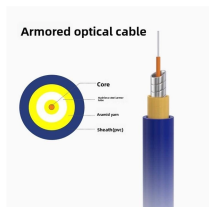

Find your stainless steel cable tray easily amongst the 24 products from the leading brands (By CARPEL, OBO Bettermann, INTERFLEX, ...) on DirectIndustry, the industry specialist for your ...