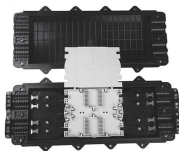

Choose from our selection of cable trays, including over 850 products in a wide range of styles and sizes. Same and Next Day Delivery.