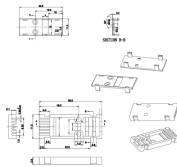

Kiefer Sutherland stars as CTU Agent Jack Bauer in this unique series in which the entire season takes place in one day, with each of the 24 episodes covering one hour and told in real time.