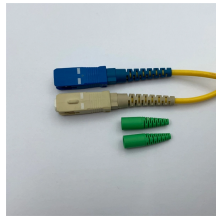

Built to accommodate 24-core ST multi-mode fiber, this termination box supports Gigabit transmission and features pre-installed pigtailed for seamless splicing. Ideal for structured cabling and data center ...

FYBOPTWU-24 Singlemode 24 Port SC-UPC Fiber Optic Rack Mount Enclosure Box & Splice Trays Fiber Cables Kit (Include Pigtail & Couplers), 24 Core LGX Loaded Patch Panel Box fits for 19" ...

Optimize your fiber optic setups with our 24 Port Fiber Distribution Box, featuring a ...

Rack-mount fiber distribution box -- 24 port 1RU tray (requires couplers) RF-RM1RU24FT Product Overview

Fiber optic distribution frame (ODF), also known as fiber patch panel or optical distribution frame, is a rack-mount or wall-mount enclosure that provides organized termination, splicing, and patching of ...