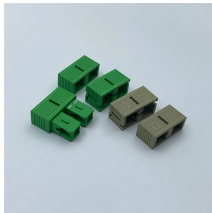

125 Amp Sub Panel, 4-Space 3-Wire 8-Circuit Breaker Box - Compatible with Siemens Q Series Breakers, Waterproof Heavy-Duty Rustproof Shell, Indoor & Outdoor Use