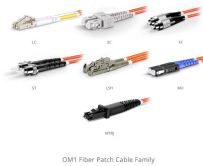

## 200300 Cable Tray

0.43" (11mm) 0.27" (7mm, 2 plcs) NOTES: 1. USE CE25 AND EZBN1/4 (SOLD SEPARATELY) TO SECURE TRAY TO SUPPORT. MATERIAL/ FINISH: HOT DIPPED GALVANIZED (GC) EXAMPLE ...

Tripp Lite's wire mesh Cable Tray System accommodates copper network cables, A/V cables and lightweight cables/cable bundles to reduce cable clutter in data centers, server rooms and other IT ...

Data Center Wire Mesh Cable Tray: Maximize airflow, simplify cable access & support EMI shielding. Compliant, easy-install trays for server rooms.

Explore our versatile and customizable offerings, designed to ensure organized and reliable cable routing, minimizing the risk of downtime and optimizing performance.