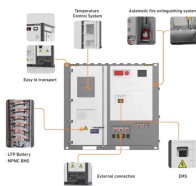

Since the new cables can be installed by laying them in the tray, cable trays are useful when changes to the system are expected. There are a few types of cable trays including: solid-bottom trays, cable ...