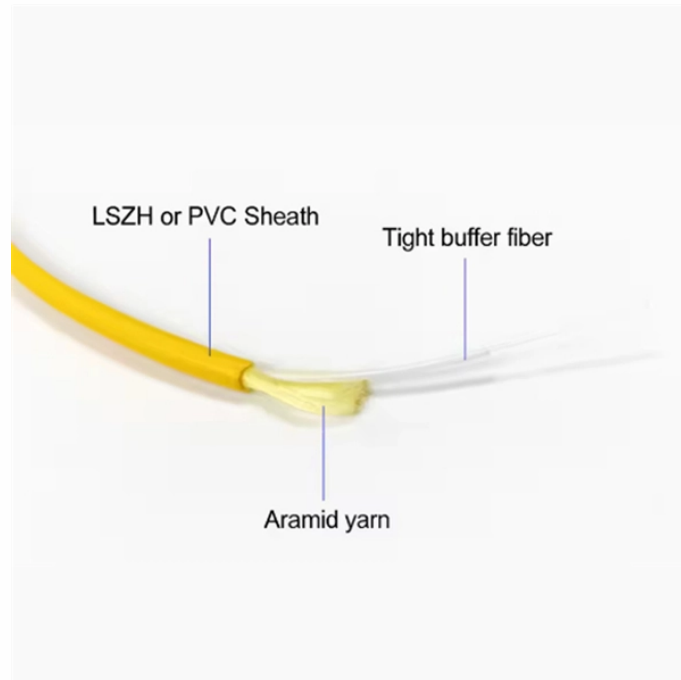

200150 Cable Tray

200150 Cable Tray

Total Available: Appleton Orders Over \$375
Usually Ship in 1-2 business days.

ALUMINUM TRAY CABLE FITTING. Also known as:
781381246378, TC200150, APPTC200150.

TC200150 Electrical Products from EMERSON
2-Year Warranty - ALUMINUM TRAY CABLE FITTING

Appleton TC Cable Connectors are suitable for use
with type (TC) tray cable and flex cord in ordinary,
wet and hazardous locations including Class I,
Division 2 (where permitted by code), Class I, Zone
1 ...

Order Appleton Electric Cable Connector, 2 in., Straight, Silver, TC200150 at Zoro . Great prices & free shipping on orders over \$50 when you sign in or sign up for an account.

Choose from our selection of cable trays, including over 850 products in a wide range of styles and sizes. Same and Next Day Delivery.

Tray Cable Connector, Type Straight, Hub Size 2 Inch, Cable Type Tray Cable, Cable Size 1.37 to 1.5 Inch (No Insert), Diameter 2.55 Inch, Length 2.32 Inch, Constructional Feature Explosionproof, ...

Contact Us